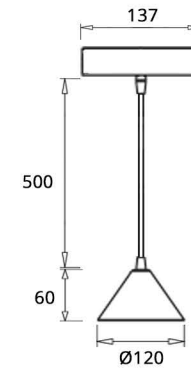

MG- L01

Source Type: SMD
Lamp Load: 5W
Input Voltage: DC 24V - DC48V
Output Lumens: 500Lm(3000K)
Beam Angle: 90°
CCT: 2700K - 3000K - 4000K
Lamp Life: 50.000h
Size: Ø120x60x500x137mm