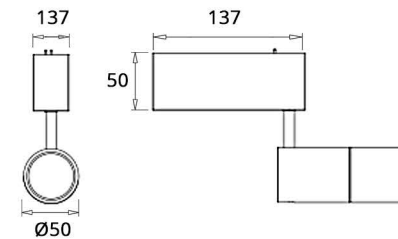

MG- S50

Source Type: COB
Lamp Load: 10W
Input Voltage: DC 24V - DC48V
Output Lumens: 500Lm(3000K)
Beam Angle: Wallwasher
CCT: 2700K - 3000K - 4000K
Lamp Life: 50.000h
Size: 34x50x137mm