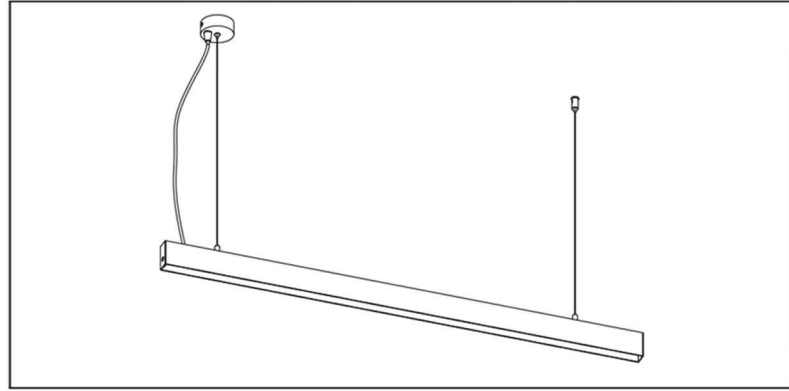

limba

MAGNET & FRAME
SERIES
"20

MAGNET SERIES

Trak Kurulum Yöntemleri / Track Installation Methods

SARKIT PENDANT

- | | | |
|-----------------------|--|-------------------|
| 1- Askı Teli | | Suspension Wire |
| 2- Montaj plakası | | Mounting Plate |
| 3- Yan Kapak | | Side Cover |
| 4- Ray | | Track |
| 5- Vida | | Screw |
| 6- Vida | | Screw |
| 7- DC Bağlantı Kutusu | | DC Connecting Box |