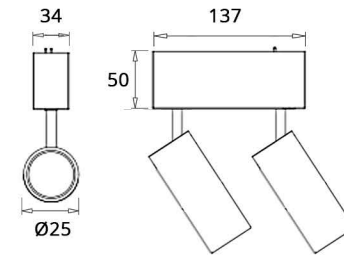

MG-SS25

Source Type: SMD
Lamp Load: 2*3W
Input Voltage: DC 24V - DC48V
Output Lumens: 500Lm(3000K)
Beam Angle: Wallwasher
CCT: 2700K - 3000K - 4000K
Lamp Life: 50.000h
Size: 34x50x137mm