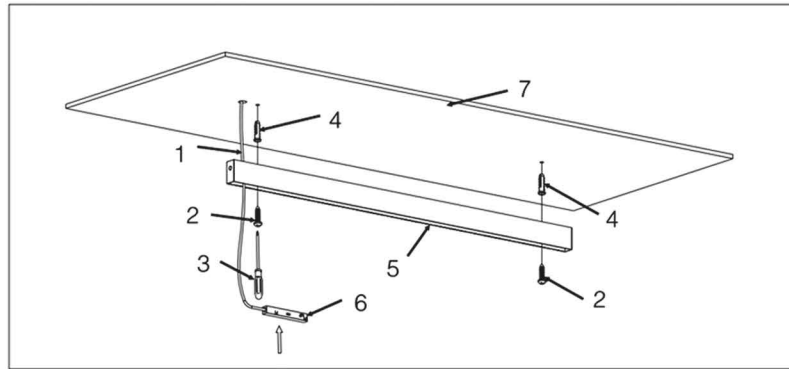

SIVAÜSTÜ SURFACE

1- DC 48V Girişi	|	DC 48V Input
2- Vida	|	Screw
3- Tornavida	|	Screw Driver
4- Genleşme Vidası	|	Expansion Screw
5- Ray	|	Track
6- DC Bağlantı Kutusu	|	DC Connecting Box
7- Tavan	|	Ceiling