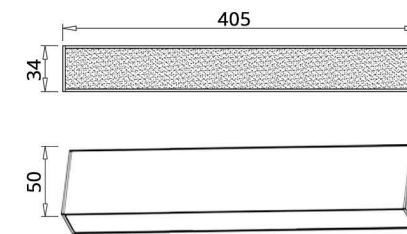

MG- L405

Source Type: SMD
Lamp Load: 10W - 20W
Input Voltage: DC 24V - DC48V
Output Lumens: 500Lm(3000K)
Beam Angle: 15° - 30° - 45°
CCT: 2700K - 3000K - 4000K
Lamp Life: 50.000h
Size: 34x50x405mm