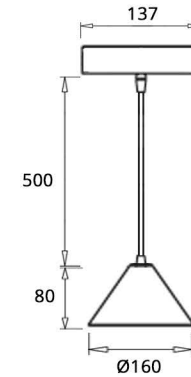

MG- L02

Source Type: SMD
Lamp Load: 7W
Input Voltage: DC 24V - DC48V
Output Lumens: 500Lm(3000K)
Beam Angle: 90°
CCT: 2700K - 3000K - 4000K
Lamp Life: 50.000h
Size: Ø160x80x500x137mm