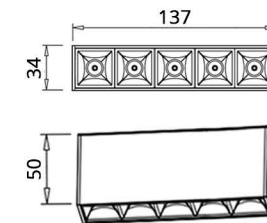

MG- D5

Source Type: SMD
 Lamp Load: 5W - 10W
 Input Voltage: DC 24V - DC48V
 Output Lumens: 500Lm(3000K)
 Beam Angle: 15° - 30° - 45°
 CCT: 2700K - 3000K - 4000K
 Lamp Life: 50.000h
 Size: 34x50x137mm

MG- D10