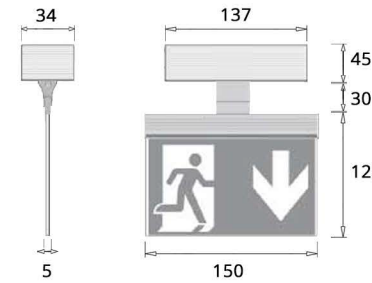

EXT Series

SMD POWER LED
 DC 24V - DC48V Input Voltage
 IP40
 Lamp Life: 50.000h
 CCT: 6500K
 CRI: >90
 TRIAC / DALI / 0-10V / 1-10V / PWM Control Type

Source Type: SMD
 Lamp Load: 5W
 Input Voltage: DC 24V - DC48V
 Output Lumens: 500Lm(3000K)
 Beam Angle: Wallwasher
 CCT: 6500K
 Lamp Life: 50.000h
 Size: 150x120x5mm