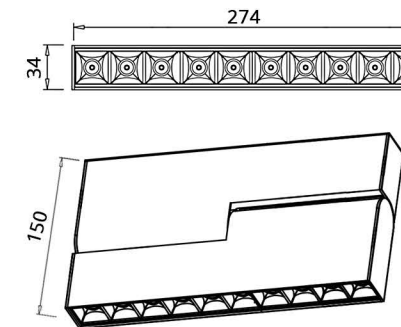

MG- DA10

Source Type: SMD
Lamp Load: 10W - 20W
Input Voltage: DC 24V - DC48V
Output Lumens: 500Lm(3000K)
Beam Angle: 15° - 30° - 45°
CCT: 2700K - 3000K - 4000K
Lamp Life: 50.000h
Size: 34x150x274mm