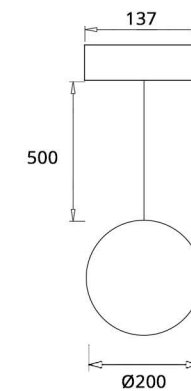

MG- B02

Source Type: SMD
Lamp Load: 10W
Input Voltage: DC 24V - DC48V
Output Lumens: 500Lm(3000K)
CCT: 2700K - 3000K - 4000K
Lamp Life: 50.000h
Size: Ø200x500x137mm