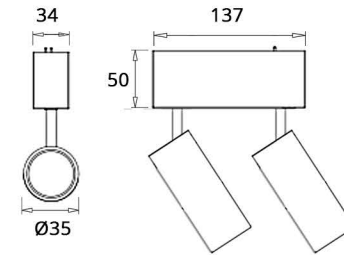

MG-SS35

Source Type: SMD
Lamp Load: 2*5W
Input Voltage: DC 24V - DC48V
Output Lumens: 500Lm(3000K)
Beam Angle: Wallwasher
CCT: 2700K - 3000K - 4000K
Lamp Life: 50.000h
Size: 34x50x137mm