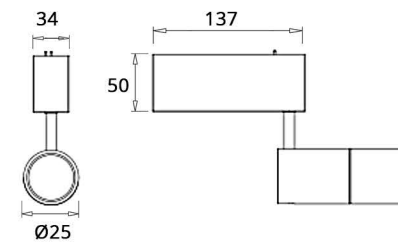

Source Type: SMD
Lamp Load: 3W
Input Voltage: DC 24V - DC48V
Output Lumens: 500Lm(3000K)
Beam Angle: Wallwasher
CCT: 2700K - 3000K - 4000K
Lamp Life: 50.000h
Size: 34x50x137mm