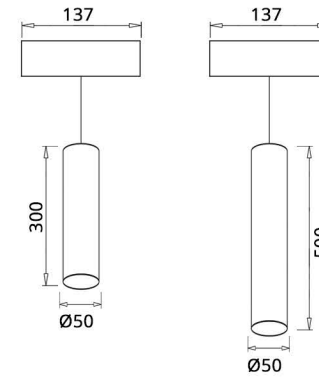

MG- T02

Source Type: COB
Lamp Load: 7W
Input Voltage: DC 24V - DC48V
Output Lumens: 500Lm(3000K)
Beam Angle: 15° - 30° - 45°
CCT: 2700K - 3000K - 4000K
Lamp Life: 50.000h
Size: Ø50x300x137mm
Ø50x500x137mm