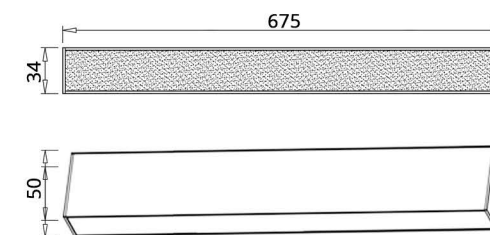

MG- L675

Source Type: SMD
Lamp Load: 15W - 30W
Input Voltage: DC 24V - DC48V
Output Lumens: 500Lm(3000K)
Beam Angle: 15° - 30° - 45°
CCT: 2700K - 3000K - 4000K
Lamp Life: 50.000h
Size: 34x50x675mm