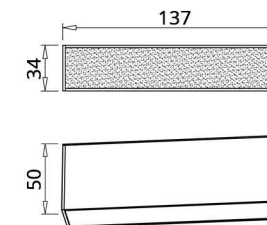

MG- L137

Source Type: SMD
Lamp Load: 5W - 10W
Input Voltage: DC 24V - DC48V
Output Lumens: 500Lm(3000K)
Beam Angle: 15° - 30° - 45°
CCT: 2700K - 3000K - 4000K
Lamp Life: 50.000h
Size: 34x50x137mm