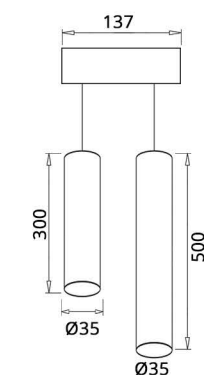

MG- T02

Source Type: COB
Lamp Load: 2*5W
Input Voltage: DC 24V - DC48V
Output Lumens: 500Lm(3000K)
Beam Angle: 15° - 30° - 45°
CCT: 2700K - 3000K - 4000K
Lamp Life: 50.000h
Size: Ø35x300x137mm
Ø35x500x137mm