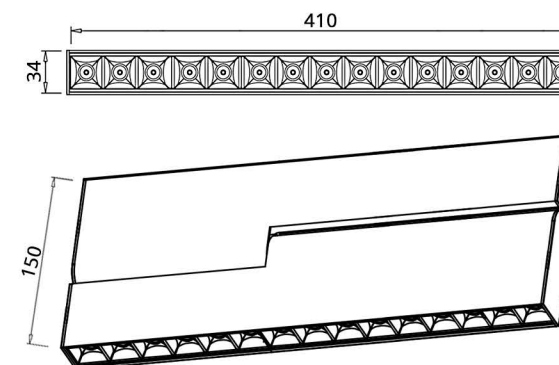

MG- DA15

Source Type: SMD
Lamp Load: 15W - 30W
Input Voltage: DC 24V - DC48V
Output Lumens: 500Lm(3000K)
Beam Angle: 15° - 30° - 45°
CCT: 2700K - 3000K - 4000K
Lamp Life: 50.000h
Size: 34x150x410mm