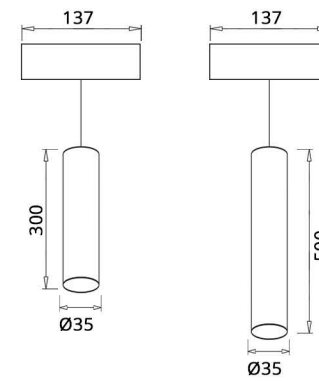

MG-T Series

SMD POWER LED & COB LED
DC 24V - DC48V Input Voltage
IP40
Beam Angle: 15° - 30° - 45°
Lamp Life: 50.000h
2700K - 3000K - 4000K
CRI: >90
TRIAC / DALI / 0-10V / 1-10V / PWM Control Type

MG- T01

Source Type: SMD
Lamp Load: 5W
Input Voltage: DC 24V - DC48V
Output Lumens: 500Lm(3000K)
Beam Angle: 15° - 30° - 45°
CCT: 2700K - 3000K - 4000K
Lamp Life: 50.000h
Size: Ø35x300x137mm
Ø35x500x137mm

MG- T02

Source Type: COB
Lamp Load: 7W
Input Voltage: DC 24V - DC48V
Output Lumens: 500Lm(3000K)
Beam Angle: 15° - 30° - 45°
CCT: 2700K - 3000K - 4000K
Lamp Life: 50.000h
Size: Ø50x300x137mm
Ø50x500x137mm

MG- T02

Source Type: COB
Lamp Load: 2*5W
Input Voltage: DC 24V - DC48V
Output Lumens: 500Lm(3000K)
Beam Angle: 15° - 30° - 45°
CCT: 2700K - 3000K - 4000K
Lamp Life: 50.000h
Size: Ø35x300x137mm
Ø35x500x137mm