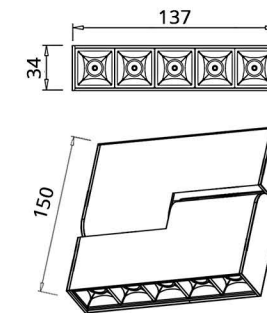

MG- DA5

Source Type: SMD
Lamp Load: 5W - 10W
Input Voltage: DC 24V - DC48V
Output Lumens: 500Lm(3000K)
Beam Angle: 15° - 30° - 45°
CCT: 2700K - 3000K - 4000K
Lamp Life: 50.000h
Size: 34x150x137mm