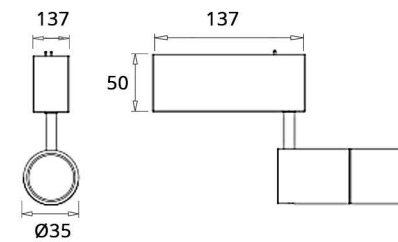

MG- S35

Source Type: SMD
Lamp Load: 5W
Input Voltage: DC 24V - DC48V
Output Lumens: 500Lm(3000K)
Beam Angle: Wallwasher
CCT: 2700K - 3000K - 4000K
Lamp Life: 50.000h
Size: 34x50x137mm