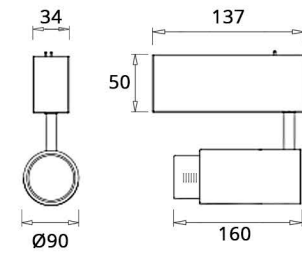

MG-FC Series

COB LED
DC 24V - DC48V Input Voltage
IP40
Beam Angle: 15° ~ 60° focus
Lamp Life: 50.000h
2700K - 3000K - 4000K
CRI: >90
TRIAC / DALI / 0-10V / 1-10V / PWM Control Type

MG-FC90

Source Type: COB
Lamp Load: 15W - 20W
Input Voltage: DC 24V - DC48V
Output Lumens: 500Lm(3000K)
Beam Angle: Wallwasher
CCT: 2700K - 3000K - 4000K
Lamp Life: 50.000h
Size: Ø90x160x170mm