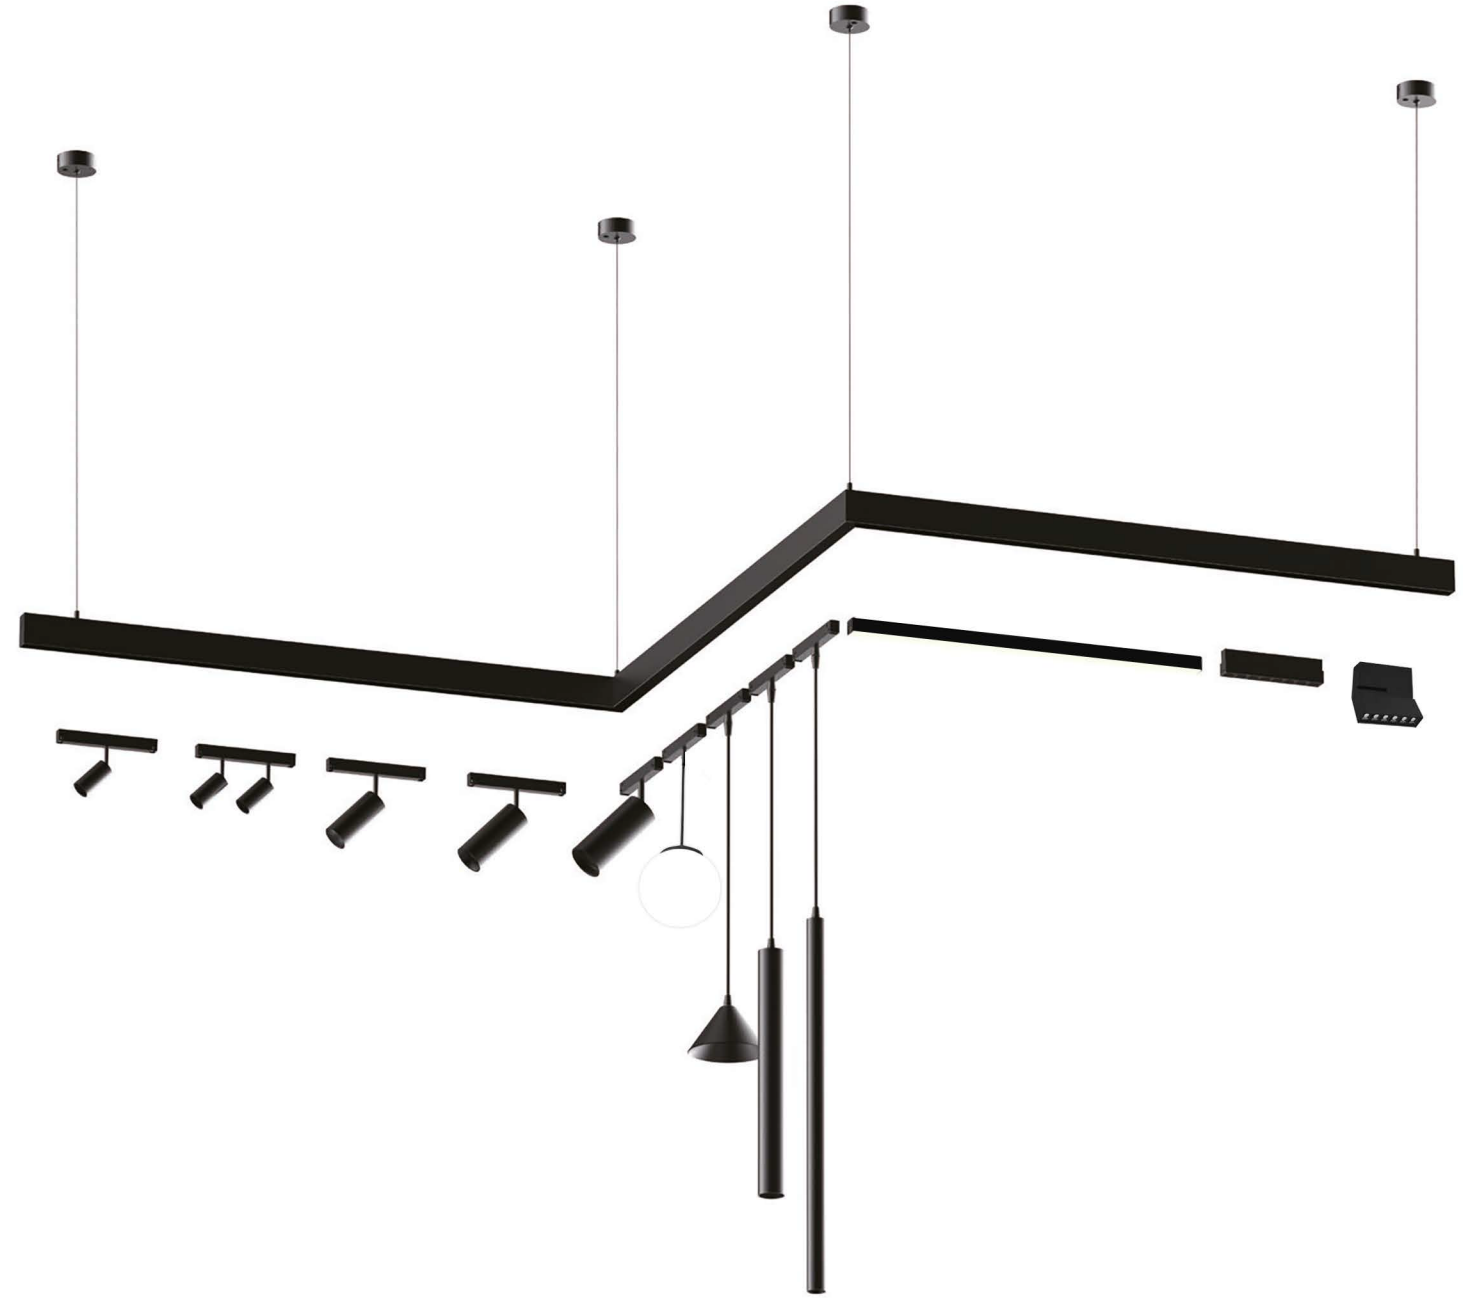

Özellikleri / Features