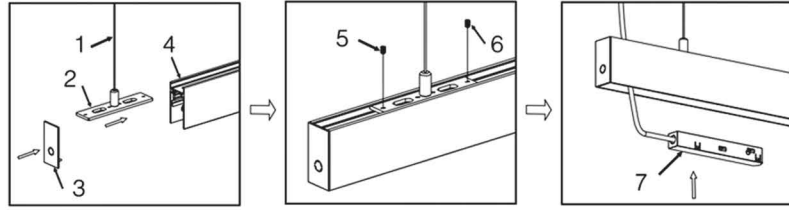

limba

MAGNET & FRAME
SERIES
"20

MAGNET SERIES

Trak Kurulum Yöntemleri / Track Installation Methods

SARKIT PENDANT

- | | | |
|-----------------------|--|-------------------|
| 1- Askı Teli | | Suspension Wire |
| 2- Montaj plakası | | Mounting Plate |
| 3- Yan Kapak | | Side Cover |
| 4- Ray | | Track |
| 5- Vida | | Screw |
| 6- Vida | | Screw |
| 7- DC Bağlantı Kutusu | | DC Connecting Box |