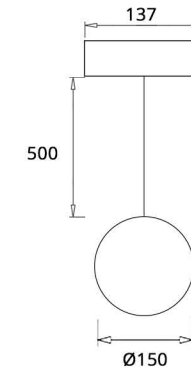

MG- B02

Source Type: SMD
Lamp Load: 6W
Input Voltage: DC 24V - DC48V
Output Lumens: 500Lm(3000K)
CCT: 2700K - 3000K - 4000K
Lamp Life: 50.000h
Size: Ø150x500x137mm