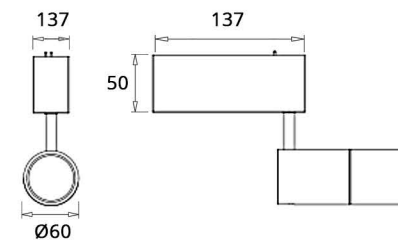

MG- S60

Source Type: COB
Lamp Load: 15W
Input Voltage: DC 24V - DC48V
Output Lumens: 500Lm(3000K)
Beam Angle: Wallwasher
CCT: 2700K - 3000K - 4000K
Lamp Life: 50.000h
Size: 34x50x137mm