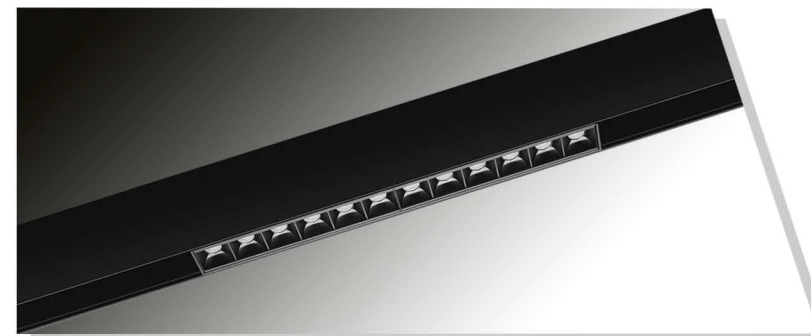

Özellikleri / Features

Mıknatıs Sistem
Magnet System

WiFi Teknolojisi
WiFi Technology

Çift Yönlü Kurulum
Bidirectional Installation

MG-D Series

SMD POWER LED
 DC 24V - DC48V Input Voltage
 IP40
 Beam Angle: 15° - 30° - 45°
 Lamp Life: 50.000h
 2700K - 3000K - 4000K
 CRI: >90
 TRIAC / DALI / 0-10V / 1-10V / PWM Control Type

MG- D5

Source Type: SMD
 Lamp Load: 5W - 10W
 Input Voltage: DC 24V - DC48V
 Output Lumens: 500Lm(3000K)
 Beam Angle: 15° - 30° - 45°
 CCT: 2700K - 3000K - 4000K
 Lamp Life: 50.000h
 Size: 34x50x137mm

MG- D10