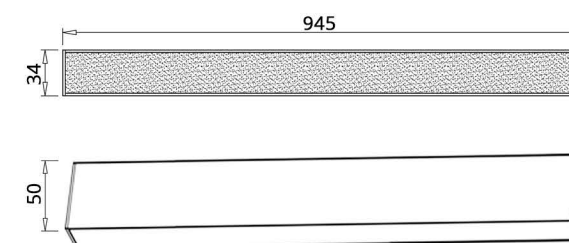

MG- L945

Source Type: SMD
Lamp Load: 30W - 40W
Input Voltage: DC 24V - DC48V
Output Lumens: 500Lm(3000K)
Beam Angle: 15° - 30° - 45°
CCT: 2700K - 3000K - 4000K
Lamp Life: 50.000h
Size: 34x50x945mm