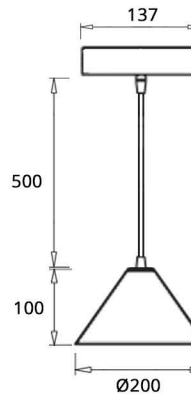

MG- L02

Source Type: SMD
Lamp Load: 12W
Input Voltage: DC 24V - DC48V
Output Lumens: 500Lm(3000K)
Beam Angle: 90°
CCT: 2700K - 3000K - 4000K
Lamp Life: 50.000h
Size: Ø200x100x500x137mm