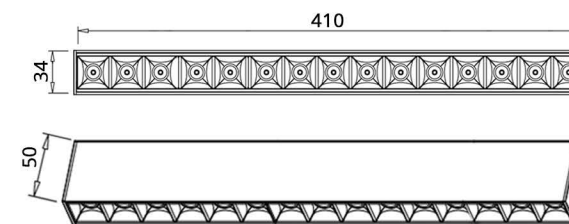

Özellikleri / Features

Mıknatıs Sistem
Magnet System

WiFi Teknolojisi
WiFi Technology

Çift Yönlü Kurulum
Bidirectional Installation

MG-D Series

SMD POWER LED
 DC 24V - DC48V Input Voltage
 IP40
 Beam Angle: 15° - 30° - 45°
 Lamp Life: 50.000h
 2700K - 3000K - 4000K
 CRI: >90
 TRIAC / DALI / 0-10V / 1-10V / PWM Control Type

MG- D5

Source Type: SMD
 Lamp Load: 5W - 10W
 Input Voltage: DC 24V - DC48V
 Output Lumens: 500Lm(3000K)
 Beam Angle: 15° - 30° - 45°
 CCT: 2700K - 3000K - 4000K
 Lamp Life: 50.000h
 Size: 34x50x137mm

MG- D10

Source Type: SMD
 Lamp Load: 10W - 20W
 Input Voltage: DC 24V - DC48V
 Output Lumens: 500Lm(3000K)
 Beam Angle: 15° - 30° - 45°
 CCT: 2700K - 3000K - 4000K
 Lamp Life: 50.000h
 Size: 34x50x274mm

MG- D15