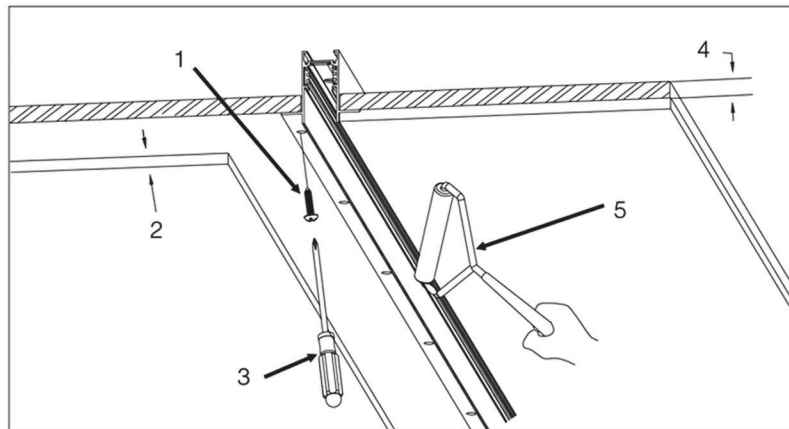

SIVAALTI RECESSED

1- Vida	|	Screw
2- 9 <Alçıpan <12mm	|	9< Gypsum Board <12mm
3- Tornavida	|	Screw Driver
4- Atel Tavan >12mm	|	Splint Ceiling >12mm
5- Sivama	|	Plastering