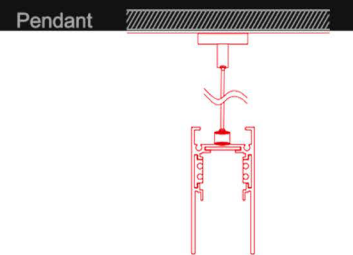

limba

MAGNET & FRAME
SERIES
"20

MAGNET SERIES

Trak Kurulum Yöntemleri / Track Installation Methods

SARKIT PENDANT

- | | | |
|-----------------------|--|-------------------|
| 1- Askı Teli | | Suspension Wire |
| 2- Montaj plakası | | Mounting Plate |
| 3- Yan Kapak | | Side Cover |
| 4- Ray | | Track |
| 5- Vida | | Screw |
| 6- Vida | | Screw |
| 7- DC Bağlantı Kutusu | | DC Connecting Box |

SIVAÜSTÜ SURFACE

- | | | |
|-----------------------|--|-------------------|
| 1- DC 48V Girişi | | DC 48V Input |
| 2- Vida | | Screw |
| 3- Tornavida | | Screw Driver |
| 4- Genleşme Vidası | | Expansion Screw |
| 5- Ray | | Track |
| 6- DC Bağlantı Kutusu | | DC Connecting Box |
| 7- Tavan | | Ceiling |

MG- D5

Source Type: SMD
 Lamp Load: 5W - 10W
 Input Voltage: DC 24V - DC48V
 Output Lumens: 500Lm(3000K)
 Beam Angle: 15° - 30° - 45°
 CCT: 2700K - 3000K - 4000K
 Lamp Life: 50.000h
 Size: 34x50x137mm

MG- D10