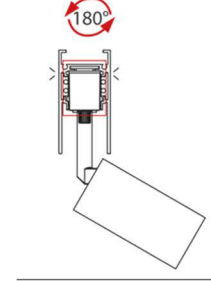

Çift Yönlü Kurulum
Bidirectional Installation