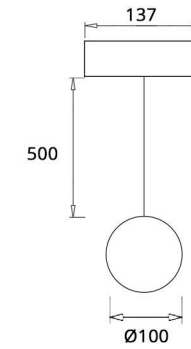

MG- B01

Source Type: SMD
Lamp Load: 3W
Input Voltage: DC 24V - DC48V
Output Lumens: 500Lm(3000K)
CCT: 2700K - 3000K - 4000K
Lamp Life: 50.000h
Size: Ø100x500x137mm