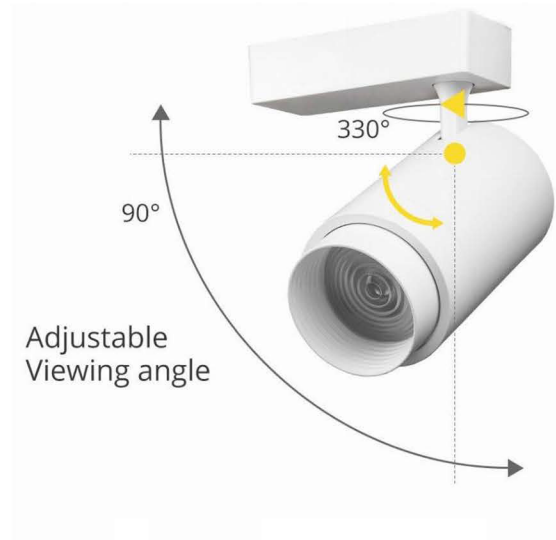

MG-FC90

Source Type: COB
Lamp Load: 15W - 20W
Input Voltage: DC 24V - DC48V
Output Lumens: 500Lm(3000K)
Beam Angle: Wallwasher
CCT: 2700K - 3000K - 4000K
Lamp Life: 50.000h
Size: Ø90x160x170mm