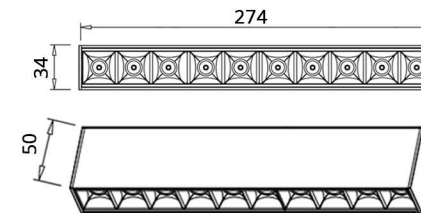

Özellikleri / Features

Mıknatıs Sistem
Magnet System

WiFi Teknolojisi
WiFi Technology

Çift Yönlü Kurulum
Bidirectional Installation

MG-D Series

SMD POWER LED
 DC 24V - DC48V Input Voltage
 IP40
 Beam Angle: 15° - 30° - 45°
 Lamp Life: 50.000h
 2700K - 3000K - 4000K
 CRI: >90
 TRIAC / DALI / 0-10V / 1-10V / PWM Control Type

MG- D5

Source Type: SMD
 Lamp Load: 5W - 10W
 Input Voltage: DC 24V - DC48V
 Output Lumens: 500Lm(3000K)
 Beam Angle: 15° - 30° - 45°
 CCT: 2700K - 3000K - 4000K
 Lamp Life: 50.000h
 Size: 34x50x137mm

MG- D10